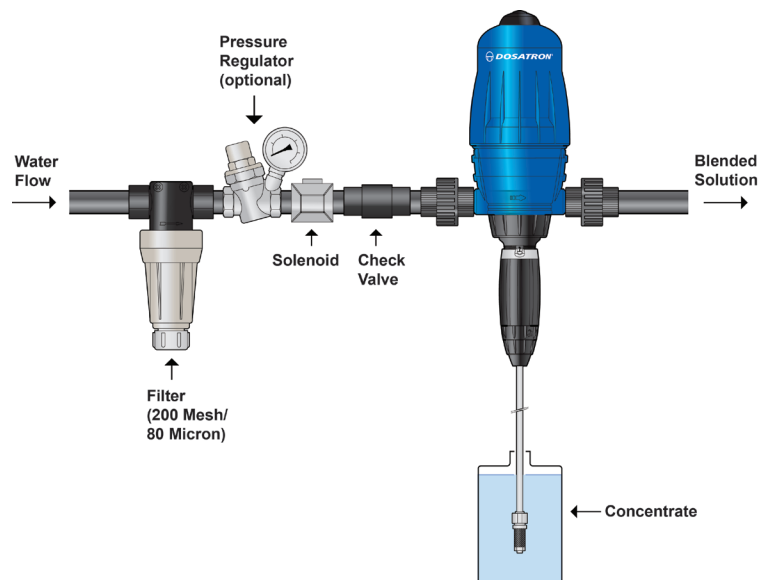

DOSATRON®

WATER POWERED DOSING TECHNOLOGY

14 GPM: D14MZ10-D - Vehicle Wash

Product Specifications

Call 800-523-8499 to order the Dosatron for your specific application

Dilution Range:	1:100 to 1:10 (1% to 10%)
Water Flow Range:	0.05 to 14 GPM
Operating Pressure Range:	7 to 85 PSI
Available Housing Materials:	Polypropylene (Standard Blue)
Other Options:	Viscous
Dimensions:	19 1/18" x 6 5/16"
Weight:	6 lbs
Connection Size:	3/4" NPT
Maximum Temperature:	104° F
Included Accessories:	6ft, 5/8" suction tube, strainer, weight, mounting bracket and operating manual
Recommended Accessories:	pressure regulator, 200 mesh filter, check valve

Basic Installation

Dosatron International
2090 Sunnydale Blvd. • Clearwater, FL, USA
800-523-8499 • www.dosatronusa.com

Dosatron International, Inc. is an industry leader in water-powered, proportional chemical injectors. Dosatron products are manufactured according to ISO 9001:2000 and ISO 14001:2004 standards.